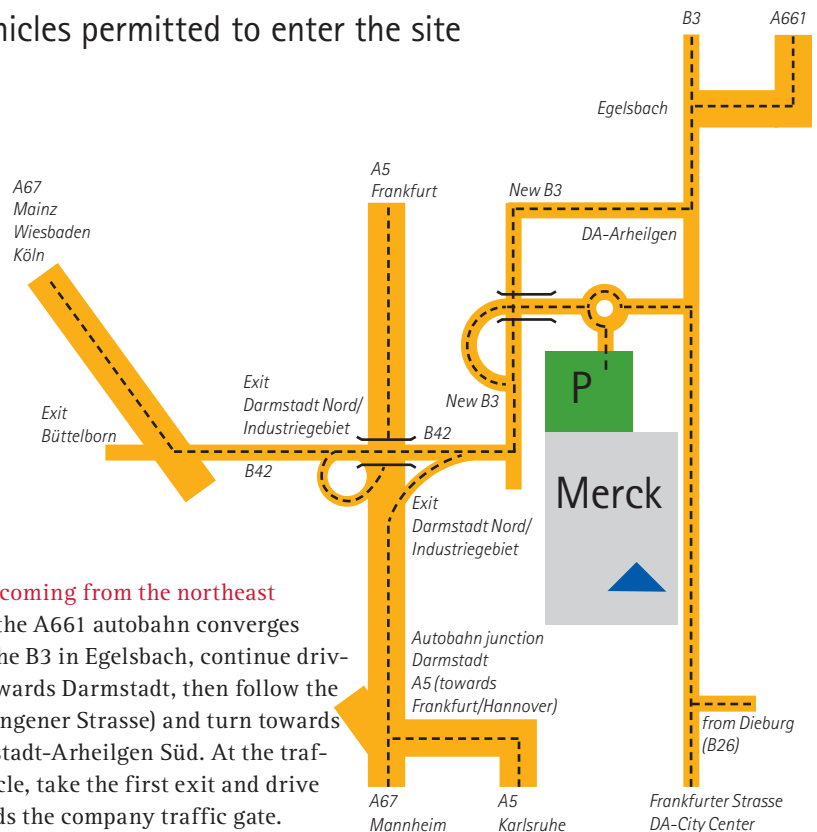

Buses can park here. Visitors must register by showing a valid form of identification at Visitor Registration. Truck drivers must register at the company traffic gate to obtain permission to enter the site with their vehicle.

Merck KGaA
Virchowstrasse 15
64239 Darmstadt